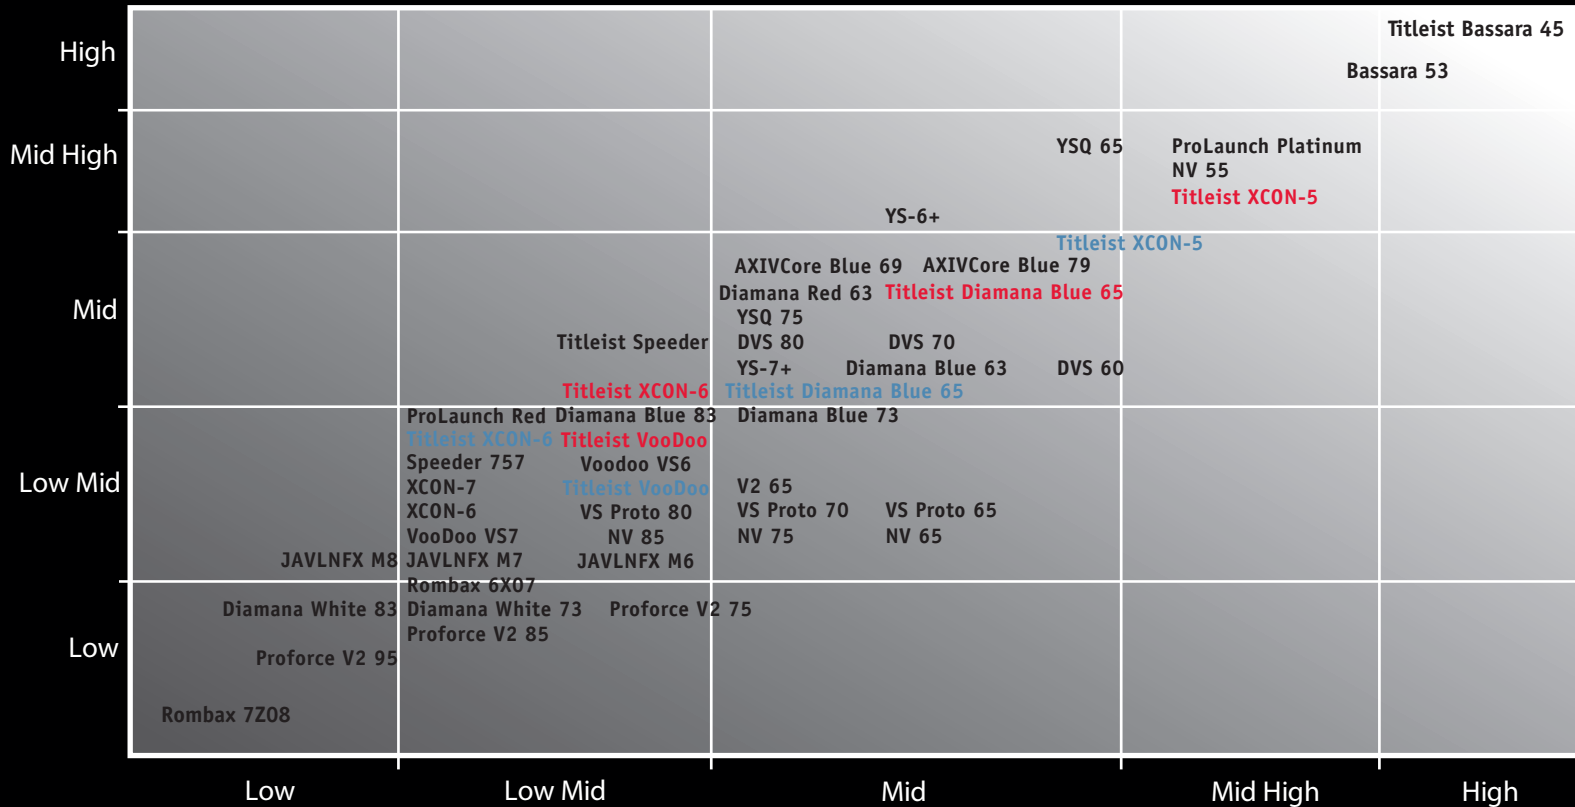

909 DRIVER STOCK & CUSTOM SHAFTS

L
A
U
N
C
H

SPIN

KEY

- Stock Shafts
- Stock Shafts Tipped 1"
- Custom Shafts

Note: Because every player loads and releases shafts differently, the above chart is a relative (not absolute) measure of how each shaft performs, and how they perform relative to each other.

909 STOCK DRIVER & CUSTOM SUREFIT SHAFTS

L
A
U
N
C
H

KEY

- Stock Shafts
- Stock Shafts Tipped 1"
- Custom Shafts

Note: Because every player loads and releases shafts differently, the above chart is a relative (not absolute) measure of how each shaft performs, and how they perform relative to each other.